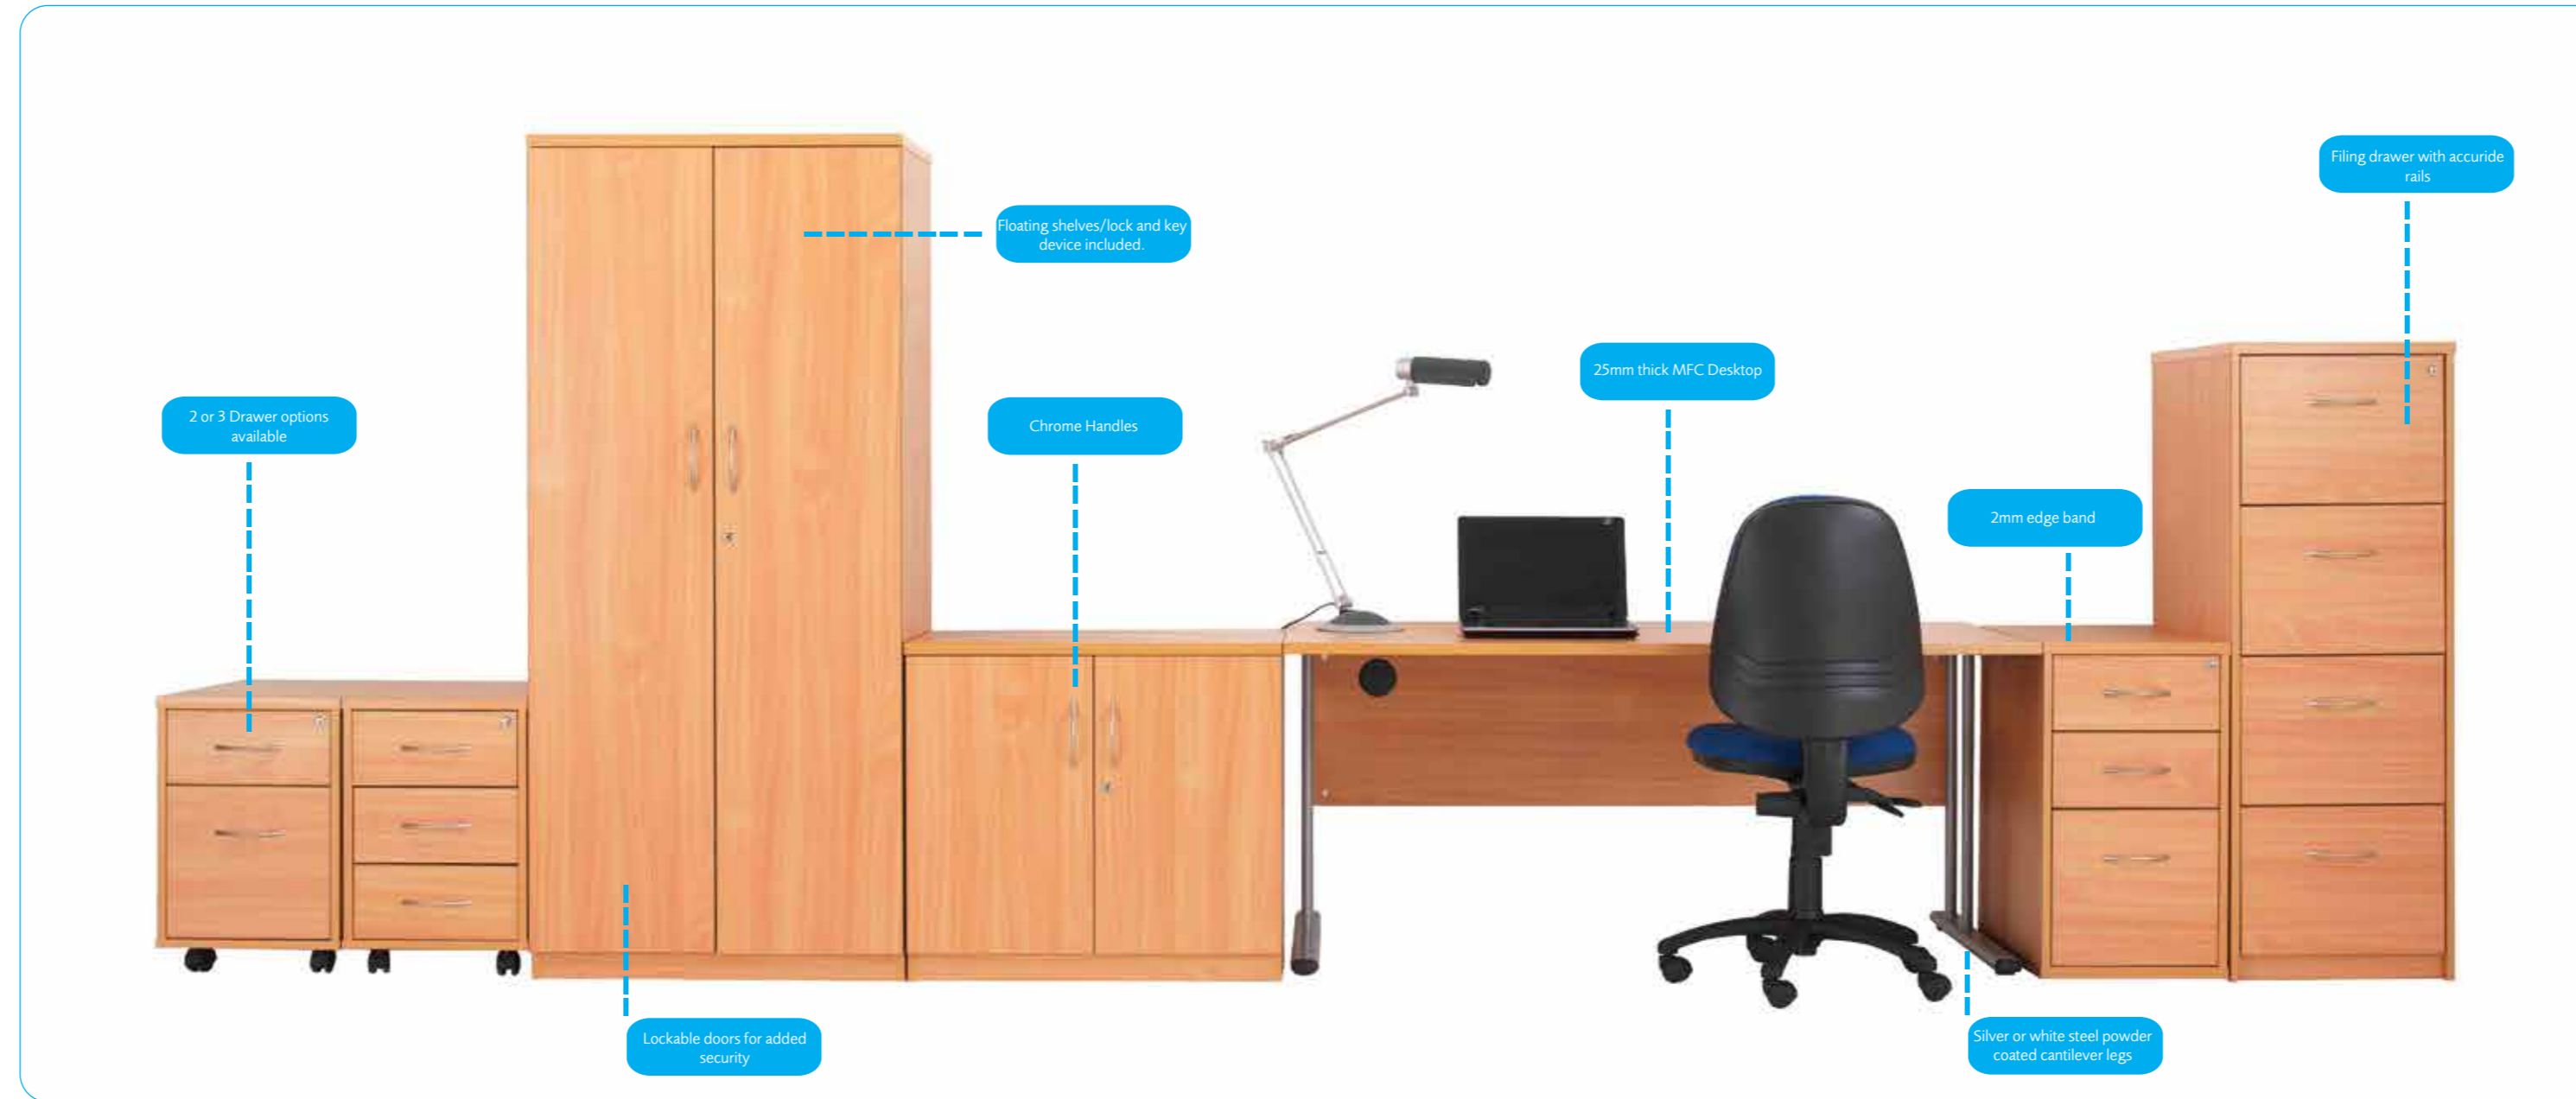

Images

If you require any of the Start range images please either visit our website - www.tcoffice.co.uk/start or contact Marketing on - 01454 207367.

productqualitypeople

Start

Product in this Roomshot:

- | | |
|--|---|
| 1 Tall Cupboard - ST1845WDBE | 5 Tub Sofa Fabric - OF0100 |
| 2 Lazio - CH0234 | 6 1600 Crescent Cantilever Workstation - ST1612CWSRCLBE |
| 3 Low Cupboard - ST745WDBE | 7 Canasta 2 Leather-look - CH0768 |
| 4 Deluxe 4 Drawer Filing Cabinet - ST4FCBE | 8 Deluxe 3 Drawer Desk High Pedestal - STDHP3DLUXBE |

For further details please visit: www.tcoffice.co.uk

Introducing

Start

The new Start range has been created to offer a selection of key products required in any office and is designed with quality and simplicity at its core. Start offers a selection of workstation shapes and sizes and is complimented with your storage and meeting tables needs, all at competitive prices. Stocked in the current most popular colours of Beech and White we offer a choice of Silver or White legs all available through Premium, Next day or Third party delivery service. Whether it's a small or large office you can Start your planning with us.

Features

- 25mm MFC desk tops
- 2mm edge band
- Metal to metal fixings
- Chrome handles
- Lockable storage

Delivery Options

-  Delivery and Installation
-  Next Day Delivery
-  Third Party Delivery

Additional Services